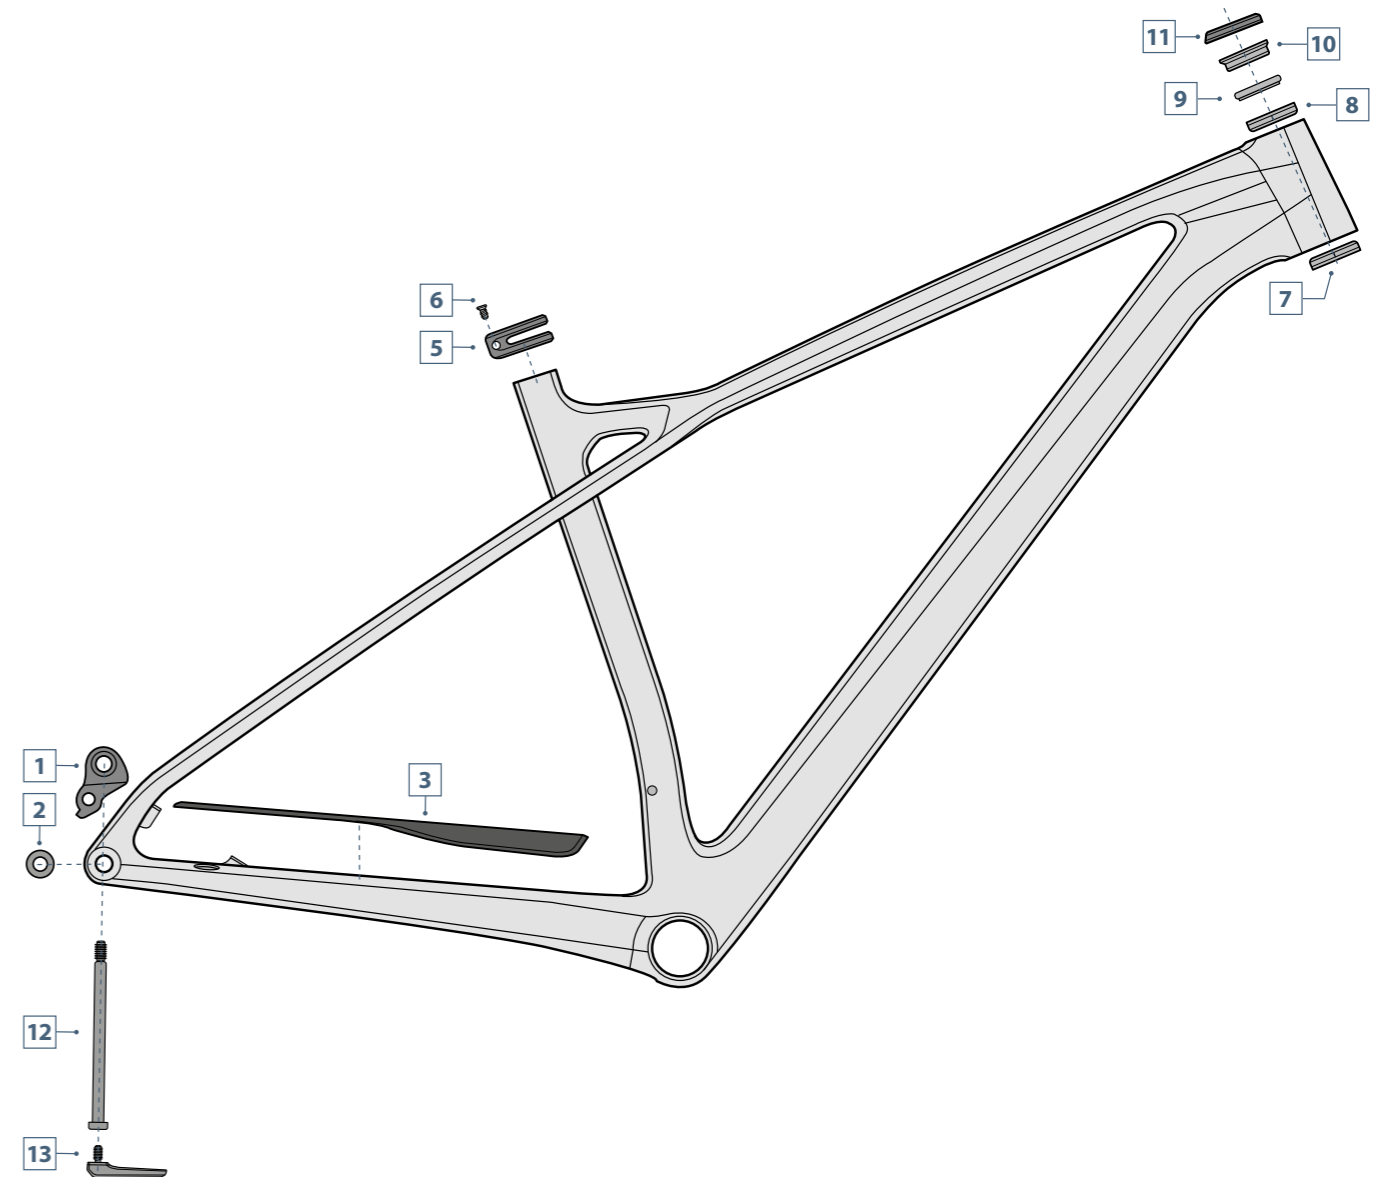

# Vues éclatées

EXPLODED VIEW

n°	Ref.	Description	Torque	Q
1-2	0D100126	21 HANGER SRAM UDH	25 N.m	1
3	00031590	XR GEN3 CHAINSTAY PROTECTION		1
5-6		SEATPOST CLAMP (WITH SCREW)	6 N.m	1
7-10	00010778	PRORACE HEADSET		1
12	00017878	REAR WHEEL AXLE 12*170,5*1	10 N.m	1
13	00017806	WHEEL SWICTH LEVER		1

## Spécifications - Specs

- 🔩 Jeu de direction - Headset
  - FSA IS-2/42/ACB
  - Anod Black 1-1/8"-1.5"
  - w/H2271A 6.7mm w/FSA logo
- 🔩 Tige de selle - Seatpost
  - collier de selle standard, rond et diam 31.8mm ext pour tds en 27.2mm