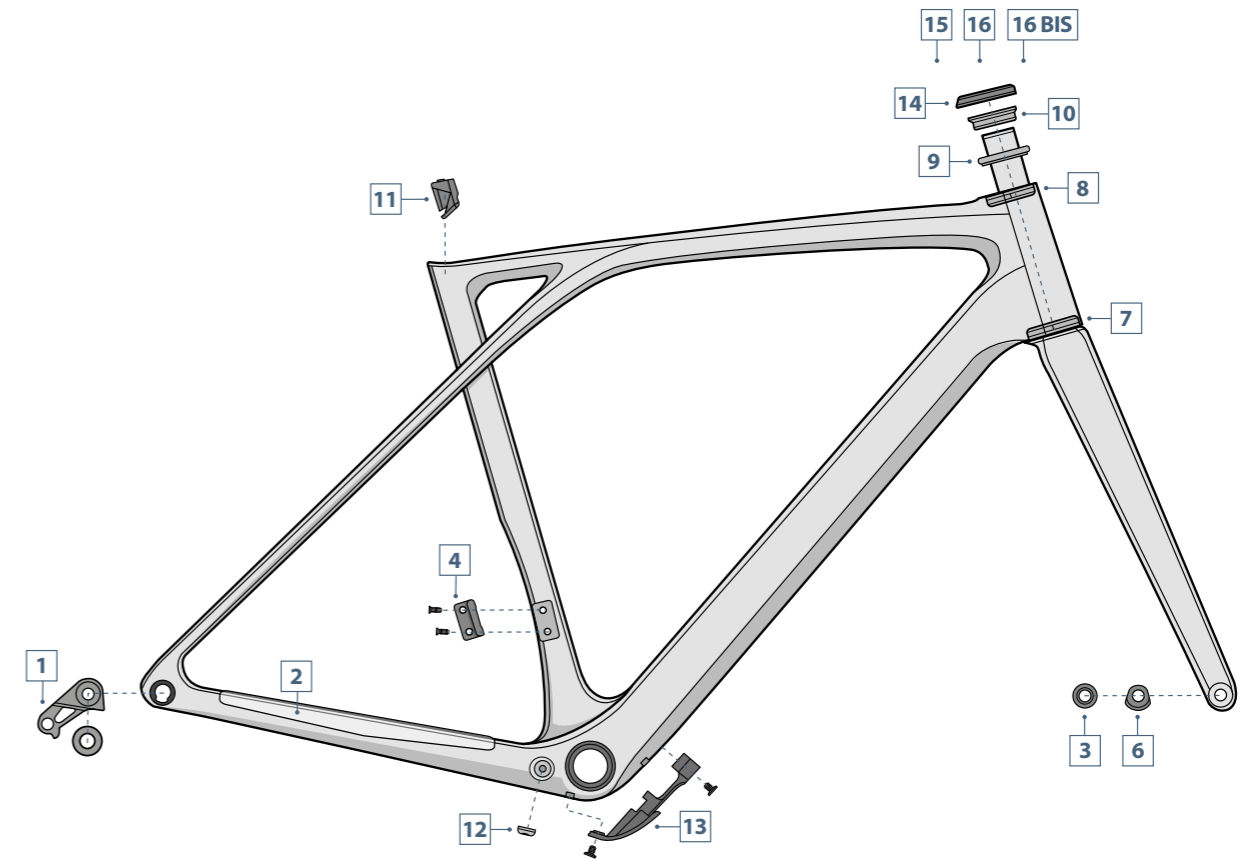

Xelius SL 3

Spécifications - Specs

2
1
1